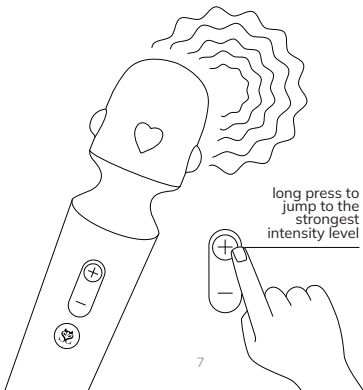

USB Charging

Content

Instructions for Use	5-8
Battery / Charging	9
Maintenance	10
Lubricant	10
Attention	11
Contacts	12

Massage Wand

Instruction for use

01

Press and hold  for 1.5 seconds, the power button will illuminate and enter the vibration mode, there are 12 vibration modes that can be adjusted by tapping the power button.

Instruction for use

02

In the power-on state, short press the "+" key to increase the intensity, short press the "-" key to reduce the intensity, 5 levels of intensities can be adjusted.

Instruction for use

03

In the power-on state, long press the "+" key to jump to the strongest intensity level.

Instruction for use

04

Press and hold  for 1.5 seconds, to shut down, and the light will go off.

Battery / Charging