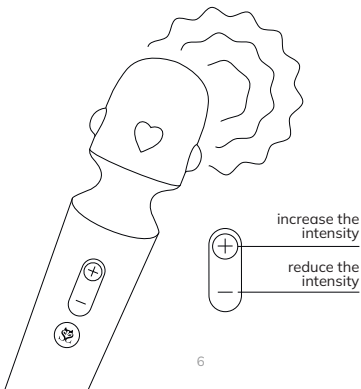

SESSION

Massage Wand
Instruction Manual

Product Specifications

Material

Skin-Friendly Liquid Silicone

Size

203 x 51 x 47 mm

Waterproof

USB Charging

Content

Instructions for Use	5-8
Battery / Charging	9
Maintenance	10
Lubricant	10
Attention	11
Contacts	12

Massage Wand

Instruction for use

01

Press and hold  for 1.5 seconds, the power button will illuminate and enter the vibration mode, there are 12 vibration modes that can be adjusted by tapping the power button.

Instruction for use

02

In the power-on state, short press the "+" key to increase the intensity, short press the "-" key to reduce the intensity, 5 levels of intensities can be adjusted.

Instruction for use

03

In the power-on state, long press the "+" key to jump to the strongest intensity level.

Instruction for use

04

Press and hold  for 1.5 seconds, to shut down, and the light will go off.

Battery / Charging