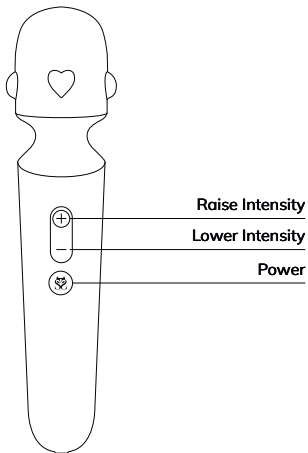

SESSION

Massage Wand
Instruction Manual

Product Specifications

Material

Skin-Friendly Liquid Silicone

Size

203 x 51 x 47 mm

Waterproof

USB Charging

Content

Instructions for Use	5-8
Battery / Charging	9
Maintenance	10
Lubricant	10
Attention	11
Contacts	12

Massage Wand

Instruction for use

01

Press and hold  for 1.5 seconds, the power button will illuminate and enter the vibration mode, there are 12 vibration modes that can be adjusted by tapping the power button.

Instruction for use

02

In the power-on state, short press the "+" key to increase the intensity, short press the "-" key to reduce the intensity, 5 levels of intensities can be adjusted.

Instruction for use

03

In the power-on state, long press the "+" key to jump to the strongest intensity level.

Instruction for use

04

Press and hold  for 1.5 seconds, to shut down, and the light will go off.

Battery / Charging