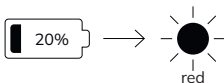

Battery / Charging

01

Fully charge before first use. If left idle for an extended period, fully charge before using.

02

When the battery is lower than 20%, a red light behind the power button will turn on to warn that the battery is low.