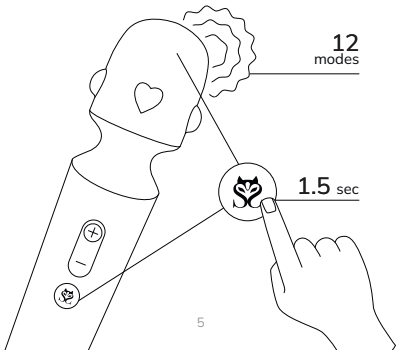

SESSION

Massage Wand
Instruction Manual

Product Specifications

Material

Skin-Friendly Liquid Silicone

Size

203 x 51 x 47 mm

Waterproof

USB Charging

Content

Instructions for Use	5-8
Battery / Charging	9
Maintenance	10
Lubricant	10
Attention	11
Contacts	12

Massage Wand

Instruction for use

01

Press and hold  for 1.5 seconds, the power button will illuminate and enter the vibration mode, there are 12 vibration modes that can be adjusted by tapping the power button.

Instruction for use

02

In the power-on state, short press the "+" key to increase the intensity, short press the "-" key to reduce the intensity, 5 levels of intensities can be adjusted.

Instruction for use