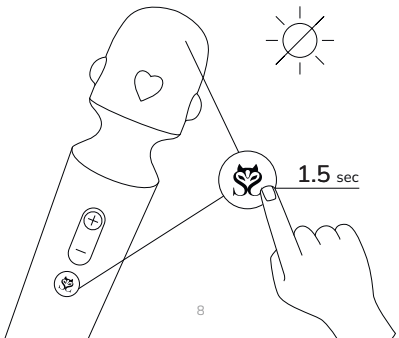

SESSION

Massage Wand
Instruction Manual

Product Specifications

Material

Skin-Friendly Liquid Silicone

Size

203 x 51 x 47 mm

Waterproof

03

In the power-on state, long press the "+" key to jump to the strongest intensity level.

Instruction for use

04

Press and hold  for 1.5 seconds, to shut down, and the light will go off.

Battery / Charging